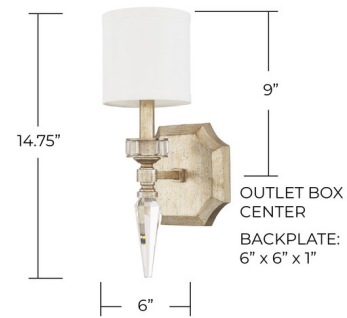

Lightology

lightology.com
866-954-4489
04-12-26

Project: _____
 Company: _____
 Location: _____ Fixture Type: _____
 SPEC #: **CPT853188**
 Approved On: _____ Approved By: _____

Olivia Wall Sconce By Capital Lighting

Description

The Olivia Wall Sconce has glistening Crystals that will add glamour to your bathroom vanity or any room in the home. Additional features include a White Fabric stay straight shade and Winter Gold finish. Backplate: 6 inch width x 6 inch height x 1 inch depth. UL listed. Suitable for damp locations.

Shown in winter gold / white fabric

EXTENDS FROM WALL: 6.50"

Specifications

COLOR	White Fabric
BODY FINISH	Winter Gold
WATTAGE	5W
DIMMER	Standard 120V
DIMENSIONS	6"W x 14.75"H x 6.5"D
BULB NOT INCLUDED	1 x B11/Candelabra (E12)/5W/120V LED
OTHER BULB OPTIONS	1 x B10/Candelabra (E12)/60W/120V Incandescent
COUNTRY OF ORIGIN	China