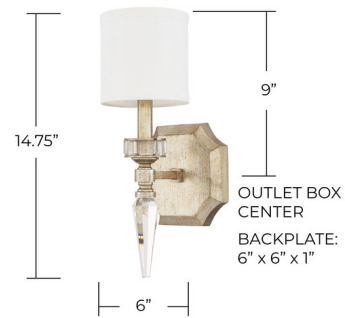

## Olivia Wall Sconce By Capital Lighting

### Description

The Olivia Wall Sconce has glistening Crystals that will add glamour to your bathroom vanity or any room in the home. Additional features include a White Fabric stay straight shade and Winter Gold finish. Backplate: 6 inch width x 6 inch height x 1 inch depth. UL listed. Suitable for damp locations.

Shown in winter gold / white fabric

EXTENDS FROM WALL: 6.50"

### Specifications

COLOR	White Fabric
BODY FINISH	Winter Gold
WATTAGE	5W
DIMMER	Standard 120V
DIMENSIONS	6"W x 14.75"H x 6.5"D
BULB NOT INCLUDED	1 x B11/Candelabra (E12)/5W/120V LED
OTHER BULB OPTIONS	1 x B10/Candelabra (E12)/60W/120V Incandescent
COUNTRY OF ORIGIN	China