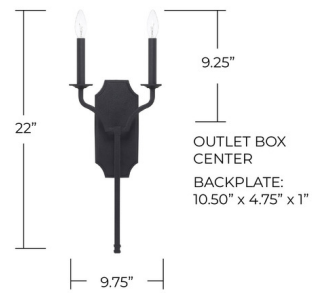

Lightology

lightology.com
866-954-4489
07-11-26

Project: _____

Company: _____

Location: _____ Fixture Type: _____

SPEC #: **CPT853264**

Approved On: _____ Approved By: _____

Ravenwood Wall Sconce By Capital Lighting

Description

The Ravenwood Wall Sconce is simple and rustic featuring classic lines and dual candles giving it a romantic warmth and light perfect for traditional and rustic settings. Available with a Black Iron finish. UL Listed, damp locations.

Shown in black iron

EXTENDS FROM WALL: 4"

Specifications

COLOR	N/A
BODY FINISH	Black Iron
WATTAGE	10W
DIMMER	Standard 120V
DIMENSIONS	9.75"W x 22"H x 4"D
BULB NOT INCLUDED	2 x B11/Candelabra (E12)/5W/120V LED
OTHER BULB OPTIONS	B10/Candelabra (E12)/120V LED 2 x B10/Candelabra (E12)/60W/120V Incandescent
COUNTRY OF ORIGIN	China