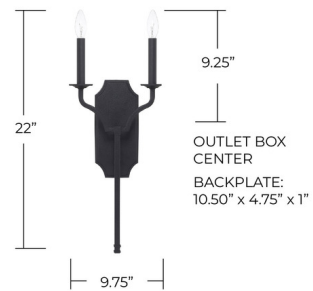

Shown in black iron

EXTENDS FROM WALL: 4"

### Specifications

COLOR	N/A
BODY FINISH	Black Iron
WATTAGE	10W
DIMMER	Standard 120V
DIMENSIONS	9.75"W x 22"H x 4"D
BULB NOT INCLUDED	2 x B11/Candelabra (E12)/5W/120V LED
OTHER BULB OPTIONS	B10/Candelabra (E12)/120V LED 2 x B10/Candelabra (E12)/60W/120V Incandescent
COUNTRY OF ORIGIN	China