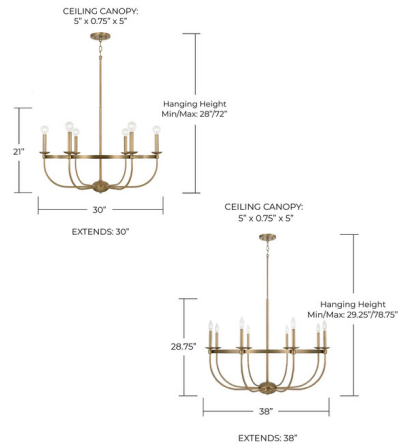

Description

The Rylann Chandelier has a fresh updated design flaunting its elegant and architecturally inspired form. In the shape of an inverted dome, this fixture works well with Farmhouse and Transitional decor.

Specifications

COLOR N/A
BODY FINISH Matte Black
WATTAGE 54W
DIMMER Standard 120V
DIMENSIONS 30"W x 21"H x 30"D
BULB NOT INCLUDED 6 x B10/Candelabra (E12)/9W/120V LED
OTHER BULB OPTIONS 6 x G16.5/Candelabra (E12)/120V LED
COUNTRY OF ORIGIN China

Technical Information

PRODUCT DIMENSIONS Downrods Included: 1-6", 1-12", 1-18" Stems and 12" of Chain

Shown in matte black

CLICK TO VIEW PRODUCT

Notes: