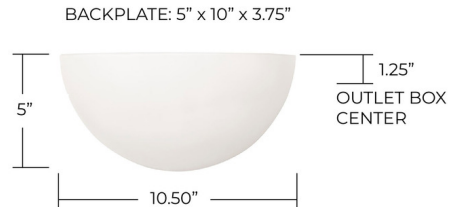

## Capital Sconces Glass Wall Sconce By Capital Lighting

### Description

The Capital Sconces Glass Wall Sconce features a simple half dome glass shade that sits flush with the wall. With a simple design this fixture is able to fit in with most styled rooms. Available in a Matte White finish with Opal or Faux White Alabaster Glass shades. UL Listed.

Shown in matte white / opal

EXTENDS FROM WALL: 5"

### Specifications

COLOR	Opal
BODY FINISH	Matte White
WATTAGE	100W
DIMMER	Standard 120V
DIMENSIONS	10"W x 5"H x 5"D
BULB NOT INCLUDED	1 x A19/Medium (E26)/100W/120V Incandescent
OTHER BULB OPTIONS	1 x A19/Medium (E26)/120V LED
COUNTRY OF ORIGIN	China