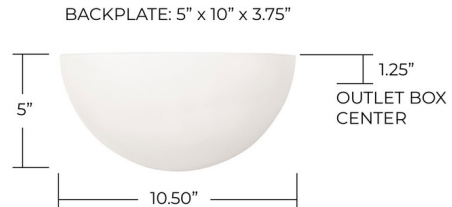

Lightology

lightology.com
866-954-4489
04-25-26

Project: _____

Company: _____

Location: _____ Fixture Type: _____

SPEC #: **CPT853326**

Approved On: _____ Approved By: _____

Capital Sconces Glass Wall Sconce By Capital Lighting

Description

The Capital Sconces Glass Wall Sconce features a simple half dome glass shade that sits flush with the wall. With a simple design this fixture is able to fit in with most styled rooms. Available in a Matte White finish with Opal or Faux White Alabaster Glass shades. UL Listed.

Specifications

COLOR	Opal
BODY FINISH	Matte White
WATTAGE	100W
DIMMER	Standard 120V
DIMENSIONS	10"W x 5"H x 5"D
BULB NOT INCLUDED	1 x A19/Medium (E26)/100W/120V Incandescent
OTHER BULB OPTIONS	1 x A19/Medium (E26)/120V LED
COUNTRY OF ORIGIN	China

Notes:

Shown in matte white / opal

EXTENDS FROM WALL: 5"

CLICK TO VIEW PRODUCT