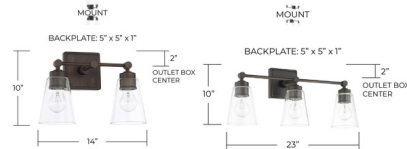

Shown in aged brass / clear