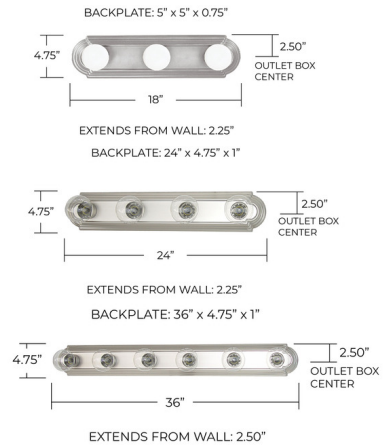

Lightology

lightology.com
866-954-4489
04-27-26

Project: _____
 Company: _____
 Location: _____ Fixture Type: _____
 SPEC #: **CPT853375**
 Approved On: _____ Approved By: _____

Twin Cusp Bathroom Vanity Bar By Capital Lighting

Description

The Twin Cusp Bathroom Vanity Bar has a simple design that makes it an easy fit in a variety of decor schemes. Available in a Matte Nickel finish. UL listed, damp locations.

Shown in matte nickel

Specifications

COLOR	N/A
BODY FINISH	Matte Nickel
WATTAGE	400W
DIMMER	Standard 120V
DIMENSIONS	24"W x 4"H x 5"D
BULB NOT INCLUDED	4 x A19/Medium (E26)/100W/120V Incandescent
COUNTRY OF ORIGIN	China

CLICK TO VIEW PRODUCT