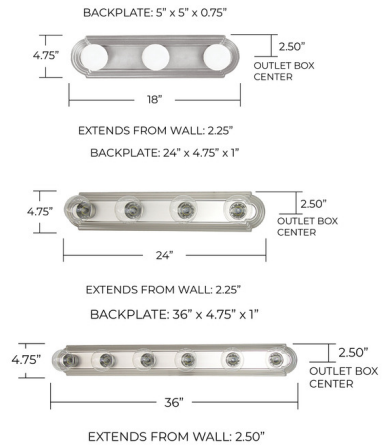

Lightology

lightology.com
866-954-4489
07-10-26

Project: _____

Company: _____

Location: _____ Fixture Type: _____

SPEC #: **CPT853375**

Approved On: _____ Approved By: _____

Twin Cusp Bathroom Vanity Bar By Capital Lighting

Description

The Twin Cusp Bathroom Vanity Bar has a simple design that makes it an easy fit in a variety of decor schemes. Available in a Matte Nickel finish. UL listed, damp locations.

Shown in matte nickel

Specifications

COLOR	N/A
BODY FINISH	Matte Nickel
WATTAGE	400W
DIMMER	Standard 120V
DIMENSIONS	24"W x 4"H x 5"D
BULB NOT INCLUDED	4 x A19/Medium (E26)/100W/120V Incandescent
COUNTRY OF ORIGIN	China

CLICK TO VIEW PRODUCT