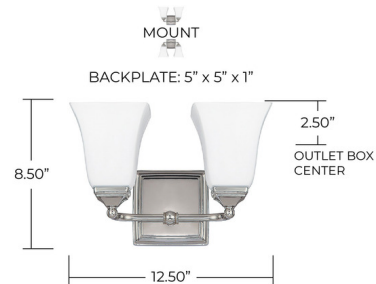

Description

The Signature Bathroom Vanity Light features a classic design and Soft White Glass. This Transitional fixtures comes in a brushed or polished nickel finish. Also available is a 3-Light Vanity Light. Designed in Atlanta. Damp Location Rated. UL Listed.

Shown in brushed nickel

EXTENDS FROM WALL: 6.50"

Specifications

COLOR	N/A
BODY FINISH	Brushed Nickel
WATTAGE	150W
DIMMER	Standard 120V
DIMENSIONS	13"W x 8.5"H x 6.5"D
BULB NOT INCLUDED	2 x A19/Medium (E26)/75W/120V Incandescent
COUNTRY OF ORIGIN	China