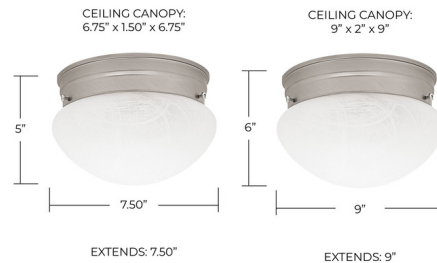

## Signature Ceiling Light Fixture By Capital Lighting

### Description

The Signature Ceiling Light Fixture features a simple yet modern design that works well in most home decor schemes. Available in a two sizes with a Matte Nickel or Burnished Bronze finish complemented by a White Faux Alabaster glass shade. UL listed, damp locations.

Shown in burnished bronze / white faux alabaster

### Specifications

COLOR	White Faux Alabaster
BODY FINISH	Burnished Bronze
WATTAGE	8W
DIMMER	Standard 120V
DIMENSIONS	7"W x 4.5"H
BULB NOT INCLUDED	1 x A19/Medium (E26)/8W/120V LED
OTHER BULB OPTIONS	1 x A19/Medium (E26)/60W/120V Incandescent
COUNTRY OF ORIGIN	China