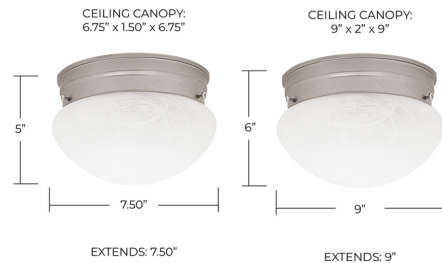

Lightology

lightology.com
866-954-4489
07-09-26

Project: _____

Company: _____

Location: _____ Fixture Type: _____

SPEC #: **CPT853434**

Approved On: _____ Approved By: _____

Signature Ceiling Light Fixture By Capital Lighting

Description

The Signature Ceiling Light Fixture features a simple yet modern design that works well in most home decor schemes. Available in a two sizes with a Matte Nickel or Burnished Bronze finish complemented by a White Faux Alabaster glass shade. UL listed, damp locations.

Shown in burnished bronze / white faux alabaster

Specifications

COLOR	White Faux Alabaster
BODY FINISH	Burnished Bronze
WATTAGE	8W
DIMMER	Standard 120V
DIMENSIONS	7"W x 4.5"H
BULB NOT INCLUDED	1 x A19/Medium (E26)/8W/120V LED
OTHER BULB OPTIONS	1 x A19/Medium (E26)/60W/120V Incandescent
COUNTRY OF ORIGIN	China