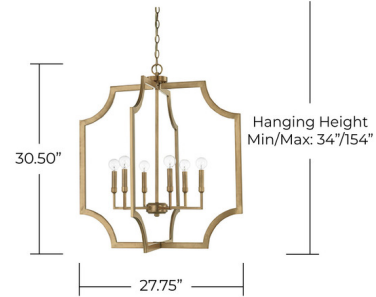

### Description

The Lobed Square Foyer Pendant is a modern lighting masterpiece. Place this illustrious pendant in a foyer to brighten a hallway, illuminate a kitchen island or dining table, or clustered in a grand entry. Includes 10 feet of chain for easy on site height customization. Available in Black Iron, or an Aged Brass finish. Designed in Atlanta

### Specifications

COLOR . . . . . N/A  
BODY FINISH . . . . . Black Iron  
WATTAGE . . . . . 30W  
DIMMER . . . . . Standard 120V  
DIMENSIONS . . . . . 27.75"W x 30.5"H  
BULB NOT INCLUDED . . . . . 6 x B11/Candelabra (E12)/5W/120V LED  
OTHER BULB OPTIONS . . . . . 6 x B10/Candelabra (E12)/60W/120V Incandescent  
COUNTRY OF ORIGIN . . . . . China

### Technical Information

PRODUCT DIMENSIONS . . . . . Max OAH: 120 in

Shown in black iron

CEILING CANOPY:  
5" x 0.75" x 5"

EXTENDS: 27.75"

CLICK TO VIEW PRODUCT

Notes: