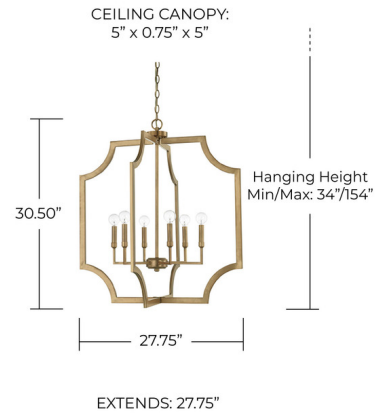

Lightology

lightology.com
866-954-4489
07-07-26

Project: _____
 Company: _____
 Location: _____ Fixture Type: _____
 SPEC #: **CPT853576**
 Approved On: _____ Approved By: _____

Lobed Square Foyer Pendant By Capital Lighting

Description

The Lobed Square Foyer Pendant is a modern lighting masterpiece. Place this illustrious pendant in a foyer to brighten a hallway, illuminate a kitchen island or dining table, or clustered in a grand entry. Includes 10 feet of chain for easy on site height customization. Available in Black Iron, or an Aged Brass finish. Designed in Atlanta

Specifications

COLOR	N/A
BODY FINISH	Black Iron
WATTAGE	30W
DIMMER	Standard 120V
DIMENSIONS	27.75"W x 30.5"H
BULB NOT INCLUDED	6 x B11/Candelabra (E12)/5W/120V LED
OTHER BULB OPTIONS	6 x B10/Candelabra (E12)/60W/120V Incandescent
COUNTRY OF ORIGIN	China

Technical Information

PRODUCT DIMENSIONS	Max OAH: 120 in
--------------------	-----------------

Shown in black iron

CLICK TO VIEW PRODUCT

Notes: