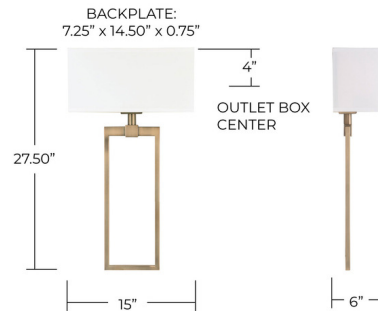

## Signature 633321 Wall Sconce By Capital Lighting

### Description

The Signature 633321 Wall Sconce is both elegant and contemporary. Features a bolt-on White fabric shade with Brushed Nickel, Polished Nickel or Aged Brass finish. UL listed. Suitable for damp locations.

### Specifications

COLOR	White Fabric
BODY FINISH	Aged Brass
WATTAGE	10W
DIMMER	Standard 120V
DIMENSIONS	15"W x 27.5"H x 6"D
BULB NOT INCLUDED	2 x B11/Candelabra (E12)/5W/120V LED
OTHER BULB OPTIONS	2 x B10/Candelabra (E12)/60W/120V Incandescent
COUNTRY OF ORIGIN	China