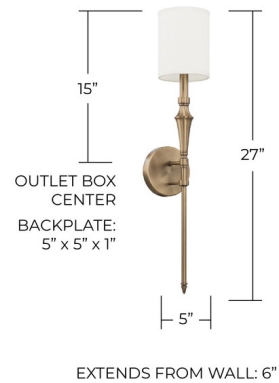

## Brass Torch Wall Sconce By Capital Lighting

### Description

The Brass Torch Wall Sconce is a regal approach to wall lighting. Finished in Aged Brass and topped with a linen shade, the Brass Torch fit flawlessly into any Traditional space. Designed in Atlanta. Damp Location Rated. UL Listed.

### Specifications

COLOR	N/A
BODY FINISH	N/A
WATTAGE	5W
DIMMER	Standard 120V
DIMENSIONS	5"W x 27"H x 6"D
BULB NOT INCLUDED	1 x B11/Candelabra (E12)/5W/120V LED
OTHER BULB OPTIONS	1 x B10/Candelabra (E12)/60W/120V Incandescent
COUNTRY OF ORIGIN	China