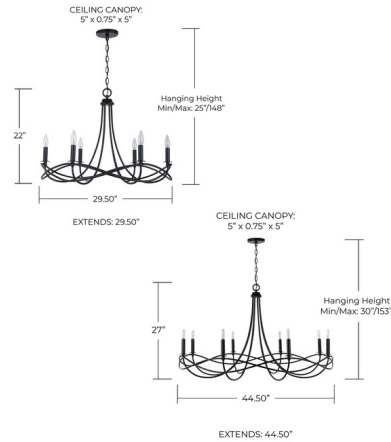

Description

The Sonnet Chandelier features graceful swirls that weave in and out to create visual poetry finished in Matte Black. Available with six or eight lights. Includes 10 foot chain and 15 foot wire. UL listed.

Shown in matte black

Specifications

| | |
|--------------------|---|
| COLOR | N/A |
| BODY FINISH | Matte Black |
| WATTAGE | 30W |
| DIMMER | Standard 120V |
| DIMENSIONS | 29.5"W x 22"H |
| BULB NOT INCLUDED | 6 x B11/Candelabra (E12)/5W/120V LED |
| OTHER BULB OPTIONS | 6 x Edison/Candelabra (E12)/60W/120V Incandescent 6 x B10/Candelabra (E12)/60W/120V Incandescent |
| COUNTRY OF ORIGIN | China |