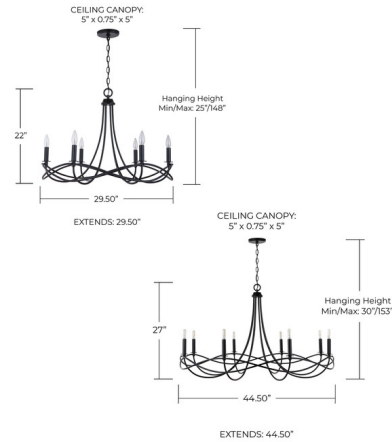

CLICK TO VIEW PRODUCT

Notes: