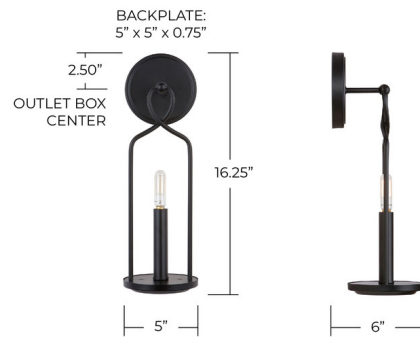

Lightology

lightology.com
866-954-4489
04-27-26

Project: _____

Company: _____

Location: _____ Fixture Type: _____

SPEC #: **CPT853645**

Approved On: _____ Approved By: _____

Sonnet Wall Light By Capital Lighting

Description

The Sonnet Wall Light offers an organic, fresh aesthetic with a Matte Black finish. This sconce will fit into a wide variety of decors. UL listed. Suitable for damp locations.

Shown in matte black

Specifications

COLOR	N/A
BODY FINISH	Matte Black
WATTAGE	60W
DIMMER	Standard 120V
DIMENSIONS	5"W x 16.25"H x 6"D
BULB NOT INCLUDED	1 x Edison Tube/Candelabra (E12)/60W/120V Incandescent
COUNTRY OF ORIGIN	China