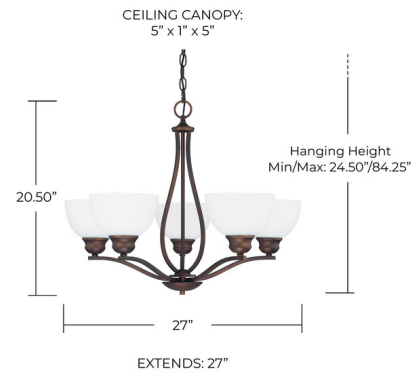

## Stanton Up Light Chandelier By Capital Lighting

### Description

The Stanton Chandelier offers a classic, versatile design featuring five glass dome shades set into slender curving arms that extend out from a graceful center column. Available with Soft White glass diffusers and a Brushed Nickel or Burnished Bronze finish. Canopy: 5 inch diameter. UL and cUL listed.

### Specifications

COLOR	White
BODY FINISH	Brushed Nickel
WATTAGE	500W
DIMMER	Standard 120V
DIMENSIONS	27"W x 20.5"H
BULB NOT INCLUDED	5 x A19/Medium (E26)/100W/120V Incandescent
OTHER BULB OPTIONS	5 x A19/Medium (E26)/120V LED
COUNTRY OF ORIGIN	China