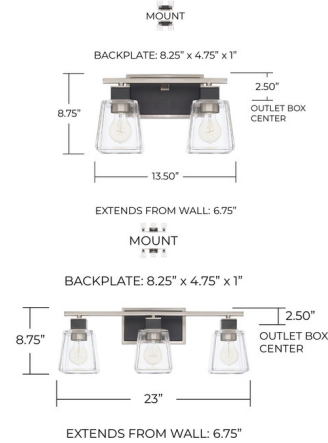

Description

The Tux Bathroom Vanity Light offers a handsome look that will be a sophisticated addition, featuring a rectangular Black Tie finished backplate with matching square socket holders set in with Clear glass square tapered shapes, and complete with Brushed Nickel accents.

Shown in black / clear

Specifications

COLOR	Clear
BODY FINISH	Black
WATTAGE	200W
DIMMER	Standard 120V
DIMENSIONS	13.5"W x 8.75"H x 6.75"D
BULB NOT INCLUDED	2 x A19/Medium (E26)/100W/120V Incandescent
COUNTRY OF ORIGIN	China