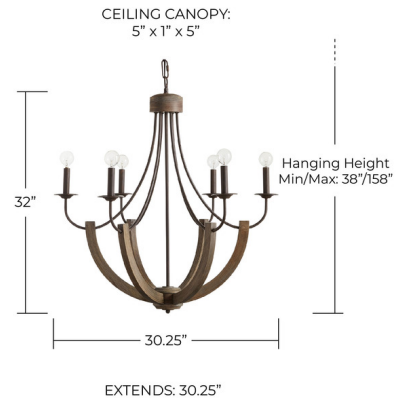

Description

The Tybee Chandelier offers an updated take on the classic fixture, featuring an intriguing arrangement of wooden arms that extend from the bottom of the fixture, connecting with slim metal arms finished in Nordic Grey that extend down from the central column for visual appeal. Canopy: 5 inch round. UL and cUL listed.

Specifications

COLOR	N/A
BODY FINISH	Nordic Grey
WATTAGE	360W
DIMMER	Standard 120V
DIMENSIONS	30.25"W x 32"H
BULB NOT INCLUDED	6 x G16.5/Candelabra (E12)/60W/120V Incandescent
OTHER BULB OPTIONS	8 x G16.5/Candelabra (E12)/120V LED 8 x Edison Tube/Candelabra (E12)/120V Incandescent 8 x Edison Tube/Candelabra (E12)/120V LED 8 x T6/Candelabra (E12)/120V Incandescent
COUNTRY OF ORIGIN	India

Technical Information

PRODUCT DIMENSIONS Max OAH: 120 in

Shown in nordic grey

CLICK TO VIEW PRODUCT

Notes: