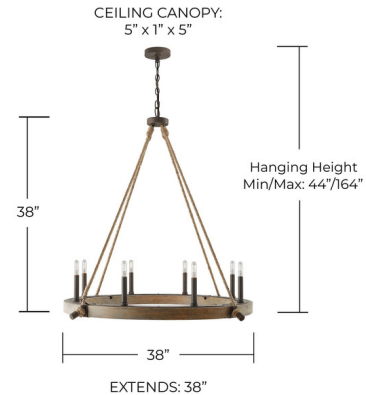

### Description

The Tybee Chandelier offers a simple, yet versatile design that features a thick wooden ring with Nordic Grey finished candleholders set around, suspended from rope covered rods for a touch of nautical flair. Canopy: 5 inch round. UL and cUL listed.

### Specifications

COLOR	N/A
BODY FINISH	Nordic Grey
WATTAGE	480W
DIMMER	Standard 120V
DIMENSIONS	38"W x 38"H
BULB NOT INCLUDED	8 x G16.5/Candelabra (E12)/60W/120V Incandescent
OTHER BULB OPTIONS	8 x G16.5/Candelabra (E12)/120V LED 8 x Edison Tube/Candelabra (E12)/120V Incandescent 8 x Edison Tube/Candelabra (E12)/120V LED 8 x T6/Candelabra (E12)/120V Incandescent
COUNTRY OF ORIGIN	India

### Technical Information

PRODUCT DIMENSIONS . . . . . Max OAH: 120 in

Shown in nordic grey

CLICK TO VIEW PRODUCT

Notes: