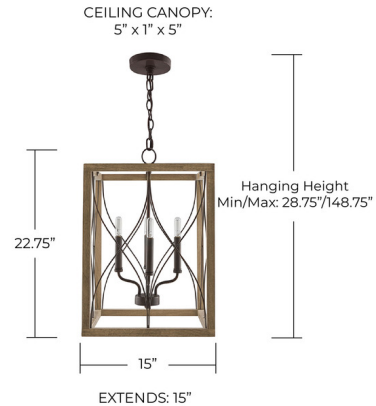

Description

The Tybee Foyer Pendant offers a sleek design that features a wooden vertical rectangular frame with slender curving metal beams that create visual contrast with an inner Nordic Grey finished candelabra. Canopy: 5 inch round. UL and cUL listed.

Specifications

COLOR	N/A
BODY FINISH	Nordic Grey
WATTAGE	240W
DIMMER	Standard 120V
DIMENSIONS	15"W x 22"H
BULB NOT INCLUDED	4 x G16.5/Candelabra (E12)/60W/120V Incandescent
OTHER BULB OPTIONS	4 x G16.5/Candelabra (E12)/120V LED
COUNTRY OF ORIGIN	India

Technical Information

PRODUCT DIMENSIONS	Chain Length: 120"
--------------------	--------------------

Shown in nordic grey

CLICK TO VIEW PRODUCT

Notes: