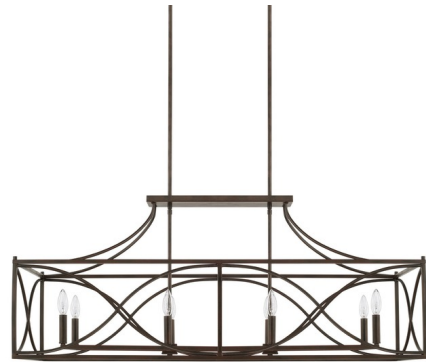

# Lightology

lightology.com  
866-954-4489  
07-08-26

Project: \_\_\_\_\_

Company: \_\_\_\_\_

Location: \_\_\_\_\_ Fixture Type: \_\_\_\_\_

SPEC #: **CPT853727**

Approved On: \_\_\_\_\_ Approved By: \_\_\_\_\_

## Tybee Rectangular Pendant By Capital Lighting

### Description

The Tybee Island Light offers a sleek and eye catching design that will suit a number of interiors, featuring a Nordic Grey finished rectangular frame with curving beams beams and and interior light cluster. Canopy: 5 inch round. UL and cUL listed.

Shown in nordic grey