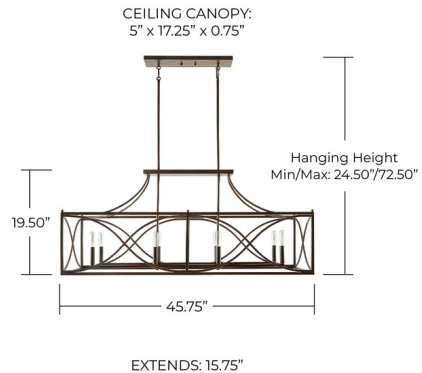

## Tybee Rectangular Pendant By Capital Lighting

### Description

The Tybee Island Light offers a sleek and eye catching design that will suit a number of interiors, featuring a Nordic Grey finished rectangular frame with curving beams beams and and interior light cluster. Canopy: 5 inch round. UL and cUL listed.

### Specifications

COLOR	N/A
BODY FINISH	Nordic Grey
WATTAGE	40W
DIMMER	Standard 120V
DIMENSIONS	45.75"L x 15.75"W x 70.5"H
BULB NOT INCLUDED	8 x B11/Candelabra (E12)/5W/120V LED
OTHER BULB OPTIONS	8 x B10/Candelabra (E12)/120V LED 8 x B10/Candelabra (E12)/60W/120V Incandescent
COUNTRY OF ORIGIN	China

### Technical Information

PRODUCT DIMENSIONS . . . . . Downrods: One 6", One 12", and One 18"

CLICK TO VIEW PRODUCT

Notes: