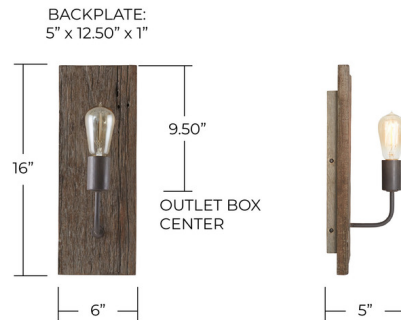

Lightology

lightology.com
866-954-4489
04-12-26

Project: _____

Company: _____

Location: _____ Fixture Type: _____

SPEC #: **CPT853728**

Approved On: _____ Approved By: _____

Tybee Wall Sconce By Capital Lighting

Description

The Tybee Wall Sconce offers a touch of rustic flair, featuring a vertical rectangular backplate with a Nordic Grey wood face plate, complete with a single socket holder that extends out.

Shown in nordic grey

Specifications

COLOR	N/A
BODY FINISH	Nordic Grey
WATTAGE	100W
DIMMER	Standard 120V
DIMENSIONS	6"W x 16"H x 6"D
BULB NOT INCLUDED	1 x Edison/Medium (E26)/100W/120V Incandescent
OTHER BULB OPTIONS	1 x Edison/Medium (E26)/120V LED
COUNTRY OF ORIGIN	India