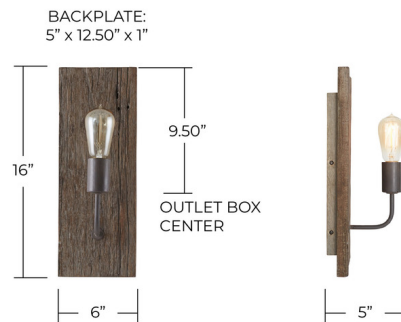

Lightology

lightology.com
866-954-4489
06-04-26

Project: _____

Company: _____

Location: _____ Fixture Type: _____

SPEC #: **CPT853728**

Approved On: _____ Approved By: _____

Tybee Wall Sconce By Capital Lighting

Description

The Tybee Wall Sconce offers a touch of rustic flair, featuring a vertical rectangular backplate with a Nordic Grey wood face plate, complete with a single socket holder that extends out.

Shown in nordic grey

Specifications

COLOR	N/A
BODY FINISH	Nordic Grey
WATTAGE	100W
DIMMER	Standard 120V
DIMENSIONS	6"W x 16"H x 6"D
BULB NOT INCLUDED	1 x Edison/Medium (E26)/100W/120V Incandescent
OTHER BULB OPTIONS	1 x Edison/Medium (E26)/120V LED
COUNTRY OF ORIGIN	India