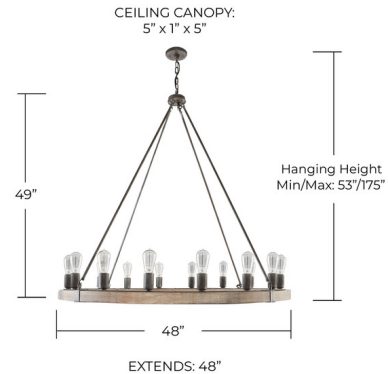

Lightology

lightology.com
866-954-4489
07-06-26

Project: _____

Company: _____

Location: _____ Fixture Type: _____

SPEC #: **CPT853730**

Approved On: _____ Approved By: _____

Urban 16 Light Chandelier By Capital Lighting

Description

The Urban Chandelier features a round and rustic design with a mixture of wood and metal elements giving this chandelier a striking visual presence. Perfect addition to a dining room, living room or foyer to take it to the next level. UL listed.

Shown in urban washed

Specifications

COLOR	N/A
BODY FINISH	Urban Washed
WATTAGE	128W
DIMMER	Standard 120V
DIMENSIONS	48"W x 49.5"H
BULB NOT INCLUDED	16 x A19/Medium (E26)/8W/120V LED
OTHER BULB OPTIONS	16 x A19/Medium (E26)/120V LED 16 x A19/Medium (E26)/60W/120V Incandescent
COUNTRY OF ORIGIN	India

Technical Information

PRODUCT DIMENSIONS	Max Overall Height: 120 in
--------------------	----------------------------

CLICK TO VIEW PRODUCT

Notes: