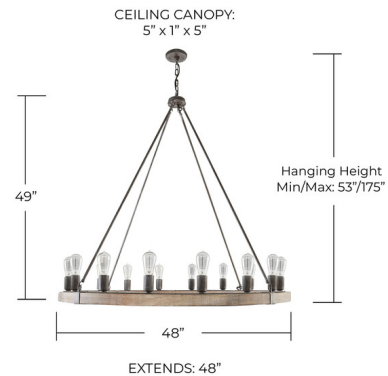

Description

The Urban Chandelier features a round and rustic design with a mixture of wood and metal elements giving this chandelier a striking visual presence. Perfect addition to a dining room, living room or foyer to take it to the next level. UL listed.

Specifications

COLOR	N/A
BODY FINISH	Urban Washed
WATTAGE	128W
DIMMER	Standard 120V
DIMENSIONS	48"W x 49.5"H
BULB NOT INCLUDED	16 x A19/Medium (E26)/8W/120V LED
OTHER BULB OPTIONS	16 x A19/Medium (E26)/120V LED 16 x A19/Medium (E26)/60W/120V Incandescent
COUNTRY OF ORIGIN	India

Technical Information

PRODUCT DIMENSIONS	Max Overall Height: 120 in
--------------------	----------------------------

Shown in urban washed

CLICK TO VIEW PRODUCT

Notes: