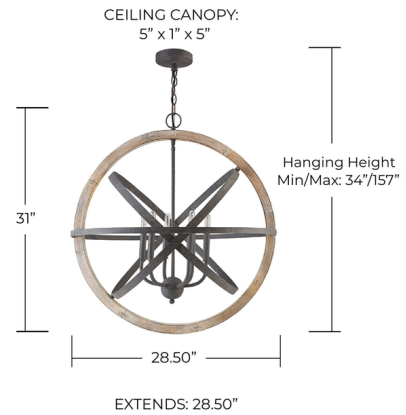

Lightology

lightology.com
866-954-4489
07-09-26

Project: _____

Company: _____

Location: _____ Fixture Type: _____

SPEC #: **CPT853739**

Approved On: _____ Approved By: _____

Ironwood Orb Pendant By Capital Lighting

Description

The Ironwood Orb Pendant will work well with rustic, farmhouse, industrial and contemporary decors. Features a Mango Wood frame with adjustable Iron bands that allow you to slightly change the look of the orb. Canopy: 5 inch diameter x 1 inch height. UL listed.

Shown in iron / mango wood

Specifications

COLOR	Mango Wood
BODY FINISH	Iron
WATTAGE	360W
DIMMER	Standard 120V
DIMENSIONS	28.5"W x 31"H
BULB NOT INCLUDED	6 x Edison Tube/Candelabra (E12)/60W/120V Incandescent
COUNTRY OF ORIGIN	India

Technical Information

PRODUCT DIMENSIONS	Chain length: 10 feet
--------------------	-----------------------

CLICK TO VIEW PRODUCT

Notes: