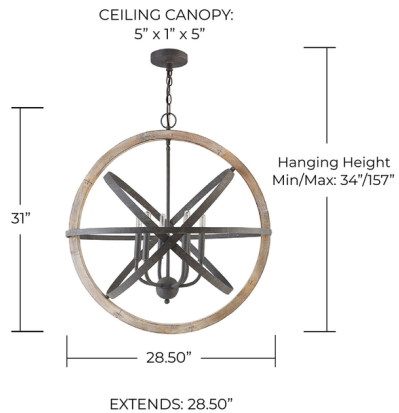

### Description

The Ironwood Orb Pendant will work well with rustic, farmhouse, industrial and contemporary decors. Features a Mango Wood frame with adjustable Iron bands that allow you to slightly change the look of the orb. Canopy: 5 inch diameter x 1 inch height. UL listed.

### Specifications

COLOR . . . . . Mango Wood  
BODY FINISH . . . . . Iron  
WATTAGE . . . . . 360W  
DIMMER . . . . . Standard 120V  
DIMENSIONS . . . . . 28.5"W x 31"H  
BULB NOT INCLUDED . . . . . 6 x Edison Tube/Candelabra (E12)/60W/120V Incandescent  
COUNTRY OF ORIGIN . . . . . India

### Technical Information

PRODUCT DIMENSIONS . . . . . Chain length: 10 feet

Shown in iron / mango wood

CLICK TO VIEW PRODUCT

Notes: