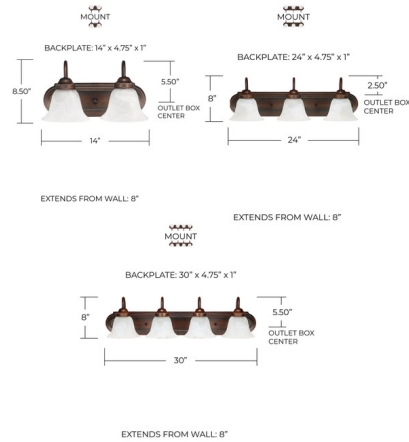

Shown in burnished bronze