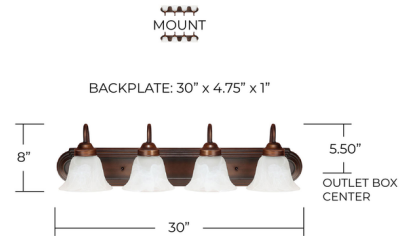

Lightology

lightology.com
866-954-4489
07-11-26

Project: _____

Company: _____

Location: _____ Fixture Type: _____

SPEC #: **CPT853752**

Approved On: _____ Approved By: _____

Vintage Bathroom Vanity Light By Capital Lighting

Description

The Vintage Bathroom Vanity Light offers a traditional look, featuring a long ovular Burnished Bronze finished backplate with White faux Alabaster bell shades extending out. UL and cUL listed for damp locations.

Shown in burnished bronze

EXTENDS FROM WALL: 8"

Specifications

COLOR	N/A
BODY FINISH	Burnished Bronze
WATTAGE	400W
DIMMER	Standard 120V
DIMENSIONS	30"W x 7.75"H x 8"D
BULB NOT INCLUDED	4 x A19/Medium (E26)/100W/120V Incandescent
OTHER BULB OPTIONS	4 x A19/Medium (E26)/120V LED
COUNTRY OF ORIGIN	China

CLICK TO VIEW PRODUCT

Notes: