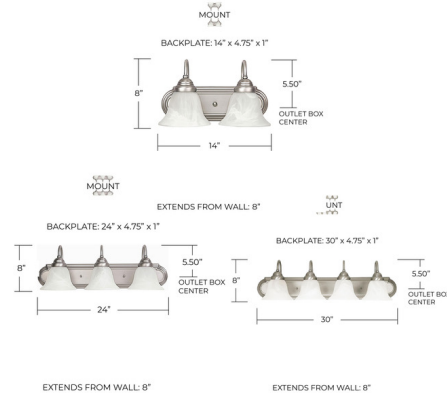

Description

The Vintage Bathroom Vanity Light offers a traditional look, featuring a long ovular Matte Nickel finished backplate with White faux Alabaster bell shades extending out. Available with 2, 3, 4, or 5 lights. UL and cUL listed for damp locations.

Shown in matte nickel / alabaster

Specifications

COLOR Alabaster
 BODY FINISH Matte Nickel
 WATTAGE 200W
 DIMMER Standard 120V
 DIMENSIONS 14"W x 8"H x 8"D
 BULB NOT INCLUDED 2 x A19/Medium (E26)/100W/120V Incandescent
 OTHER BULB OPTIONS 2 x A19/Medium (E26)/120V LED
 COUNTRY OF ORIGIN China

Technical Information

PRODUCT DIMENSIONS Backplate: 14" W x 4.5" H

CLICK TO VIEW PRODUCT

Notes: