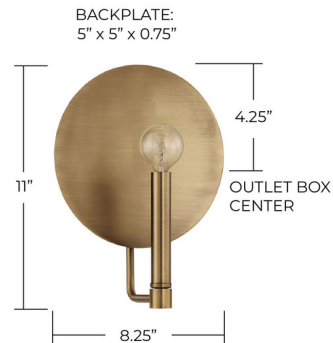

Lightology

lightology.com
866-954-4489
04-22-26

Project: _____
Company: _____
Location: _____ Fixture Type: _____
SPEC #: **CPT853817**
Approved On: _____ Approved By: _____

Wells Wall Sconce By Capital Lighting

Description

The Wells Wall Sconce offers a sleek, contemporary look that features a slightly concave Aged Brass finished disc that will reflect a soft, warm glow when illuminated by the candleholder held in front. UL and cUL listed for damp locations.

Shown in aged brass

EXTENDS FROM WALL: 4.25"

Specifications

| | |
|--------------------|--|
| COLOR | N/A |
| BODY FINISH | Aged Brass |
| WATTAGE | 60W |
| DIMMER | Standard 120V |
| DIMENSIONS | 8.25"W x 11"H x 4.25"D |
| BULB NOT INCLUDED | 1 x G16.5/Candelabra (E12)/60W/120V Incandescent |
| OTHER BULB OPTIONS | 1 x G16.5/Candelabra (E12)/120V LED |
| COUNTRY OF ORIGIN | China |