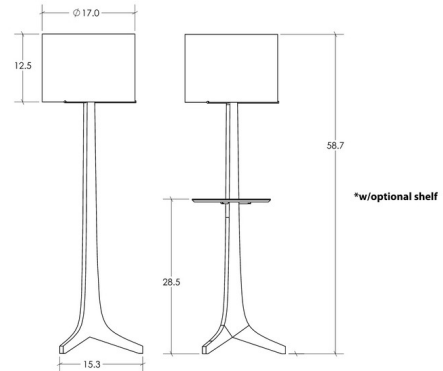

CLICK TO VIEW PRODUCT

Notes: