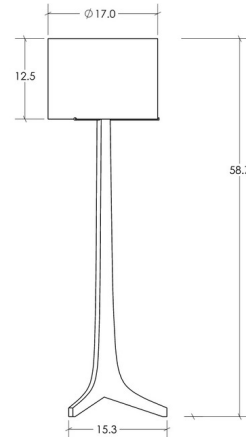

By Cerno

Description

The Nauta Floor Lamp offers a simple, sleek design that will tie seamlessly into a number of spaces, featuring a wooden body with a tri-legged base, topped with a drum shade. Available finished in Walnut, Dark Stained Walnut, or White Washed Oak with Brushed Aluminum or Brushed Brass hardware, and topped with a Black Amaretto, White Linen, or Burlap shade. On / Off rocker switch. UL and cUL listed.

Shown in brushed aluminum / walnut / burlap

Specifications

COLOR	Burlap
BODY FINISH	Brushed Aluminum / Walnut
WATTAGE	11W
DIMMER	Included
DIMENSIONS	17"W x 59"H
BULB INCLUDED	1 x A19/Medium (E26)/11W/120V LED
COUNTRY OF ORIGIN	United States