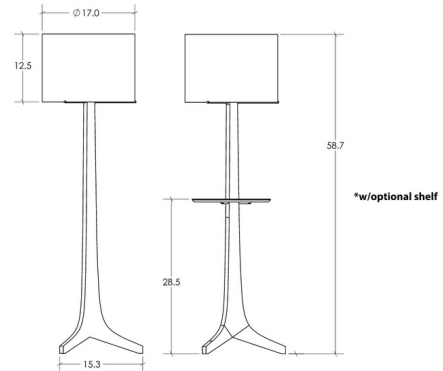

### Description

The Nauta Floor Lamp offers a simple, sleek design that will tie seamlessly into a number of spaces, featuring a wooden body with a tri-legged base with a matching wood surface placed at the center finished in an Exposed Wood, Black HPL, or White HPL, and topped with a drum shade. Available finished in Walnut, Dark Stained Walnut, or White Washed Oak with Brushed Aluminum or Brushed Brass hardware, and topped with a Black Amaretto, White Linen, or Burlap shade. On / Off rocker switch. UL and cUL listed.

### Specifications

COLOR	Burlap
BODY FINISH	Brushed Aluminum / White Washed Oak
WATTAGE	11W
DIMMER	Included
DIMENSIONS	17"W x 59"H
BULB INCLUDED	1 x A19/Medium (E26)/11W/120V LED
COUNTRY OF ORIGIN	United States