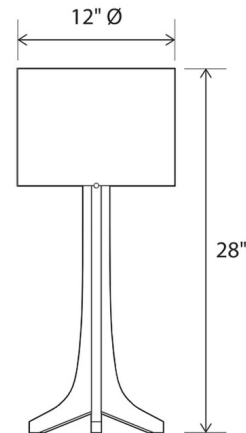

### Description

The Nauta Table Lamp offers a simple, sleek design that will tie seamlessly into a number of spaces, featuring a wooden body with a tri-legged base, topped with a drum shade. Available finished in Walnut, Dark Stained Walnut, or White Washed Oak with Brushed Aluminum or Brushed Brass hardware, and topped with a Black Amaretto, White Linen, or Burlap shade. On / Off rocker switch. UL and cUL listed.

### Specifications

COLOR . . . . . White Linen  
BODY FINISH . . . . . Brushed Aluminum / Dark Stained Walnut  
WATTAGE . . . . . 11W  
DIMMER . . . . . Included  
DIMENSIONS . . . . . 12"W x 28"H  
BULB INCLUDED . . . . . 1 x A19/Medium (E26)/11W/120V LED  
COUNTRY OF ORIGIN . . . . . United States