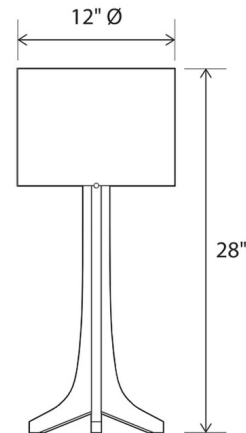

By Cerno

Description

The Nauta Table Lamp offers a simple, sleek design that will tie seamlessly into a number of spaces, featuring a wooden body with a tri-legged base, topped with a drum shade. Available finished in Walnut, Dark Stained Walnut, or White Washed Oak with Brushed Aluminum or Brushed Brass hardware, and topped with a Black Amaretto, White Linen, or Burlap shade. On / Off rocker switch. UL and cUL listed.

Shown in brushed brass / dark stained walnut / black amaretto

Specifications

COLOR Black Amaretto
BODY FINISH Brushed Brass / Dark Stained Walnut
WATTAGE 11W
DIMMER Included
DIMENSIONS 12"W x 28"H
BULB INCLUDED 1 x A19/Medium (E26)/11W/120V LED
COUNTRY OF ORIGIN United States