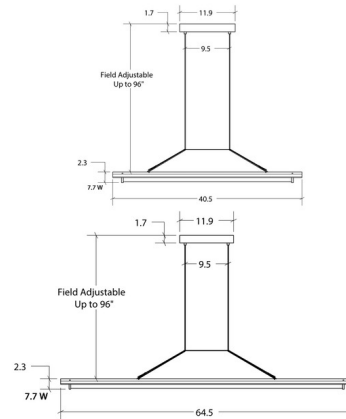

Specifications

COLOR Brushed Brass
BODY FINISH Dark Stained Walnut
WATTAGE 21W
DIMMER Low Voltage Electronic
DIMENSIONS 40.5"L x 7.7"W x 2.3"H
INTEGRATED LED MODULE 1 x LED/21W/120V LED
COUNTRY OF ORIGIN United States

Technical Information

PRODUCT DIMENSIONS Adj Max Overall Height: 96"
COLOR RENDERING 90 CRI
LAMP COLOR 2700K
LUMENS/WATT 72.86
LUMINOUS FLUX 1530 lumens

Shown in dark stained walnut / brushed brass

CLICK TO VIEW PRODUCT