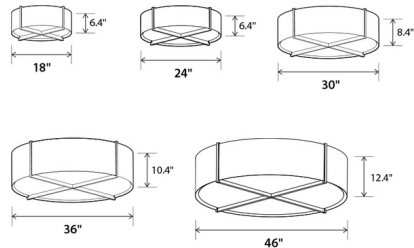

CLICK TO VIEW PRODUCT

Notes: