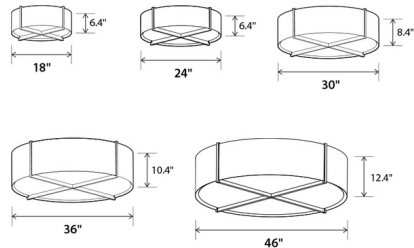

### Specifications

COLOR . . . . . Matte Black  
BODY FINISH . . . . . Walnut  
WATTAGE . . . . . 19.5W  
DIMMER . . . . . Low Voltage Electronic  
DIMENSIONS . . . . . 18"W x 6.4"H  
INTEGRATED LED MODULE . . . . . 1 x LED/19.5W/120-277V LED  
COUNTRY OF ORIGIN . . . . . United States