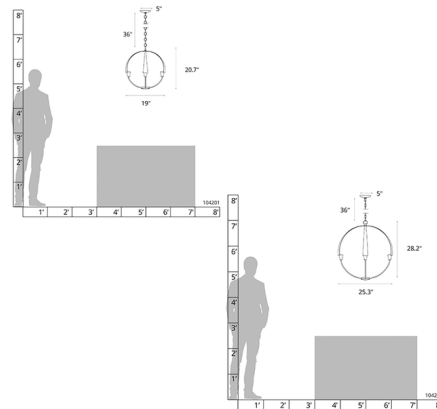

Description

The Cirque Chandelier brings both form and function to your interior space. Hand forged steel petals merge at the apex of this piece, creating a clean decorative orb. Available in two sizes.

Canopy: 5 inch diameter. Sloped ceiling adaptable. Lifetime Limited Warranty when installed in residential setting. Handcrafted to order by skilled artisans in Vermont, USA.

Shown in dark smoke

Specifications

COLOR	N/A
BODY FINISH	Dark Smoke
WATTAGE	20W
DIMMER	Standard 120V
DIMENSIONS	25.3"W x 28.2"H
BULB NOT INCLUDED	4 x B10/Candelabra (E12)/5W/120V LED
OTHER BULB OPTIONS	4 x B10/Candelabra (E12)/120V Incandescent
COUNTRY OF ORIGIN	United States

Technical Information

PRODUCT DIMENSIONS	Adjustable Chain Length: 36"
--------------------	------------------------------

CLICK TO VIEW PRODUCT

Notes: