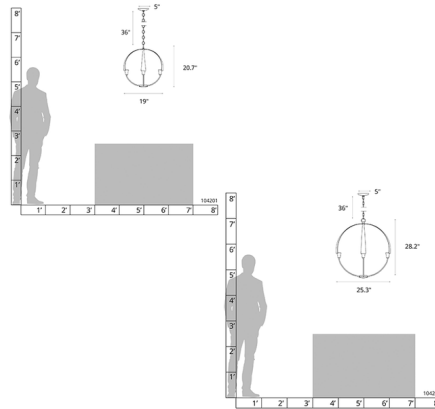

Description

The Cirque Chandelier brings both form and function to your interior space. Hand forged steel petals merge at the apex of this piece, creating a clean decorative orb. Available in two sizes.

Canopy: 5 inch diameter. Sloped ceiling adaptable. Lifetime Limited Warranty when installed in residential setting. Handcrafted to order by skilled artisans in Vermont, USA.

Shown in dark smoke

Specifications

COLOR	N/A
BODY FINISH	Dark Smoke
WATTAGE	20W
DIMMER	Standard 120V
DIMENSIONS	25.3"W x 28.2"H
BULB NOT INCLUDED	4 x B10/Candelabra (E12)/5W/120V LED
OTHER BULB OPTIONS	4 x B10/Candelabra (E12)/120V Incandescent
COUNTRY OF ORIGIN	United States

Technical Information

PRODUCT DIMENSIONS	Adjustable Chain Length: 36"
--------------------	------------------------------

CLICK TO VIEW PRODUCT

Notes: