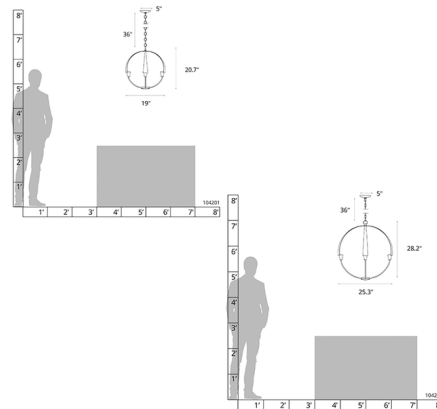

Description

The Cirque Chandelier brings both form and function to your interior space. Hand forged steel petals merge at the apex of this piece, creating a clean decorative orb. Available in two sizes.

Canopy: 5 inch diameter. Sloped ceiling adaptable. Lifetime Limited Warranty when installed in residential setting. Handcrafted to order by skilled artisans in Vermont, USA.

Shown in black

Specifications

COLOR	N/A
BODY FINISH	Black
WATTAGE	20W
DIMMER	Standard 120V
DIMENSIONS	19"W x 20.7"H
BULB NOT INCLUDED	4 x B10/Candelabra (E12)/5W/120V LED
OTHER BULB OPTIONS	4 x B10/Candelabra (E12)/120V Incandescent
COUNTRY OF ORIGIN	United States