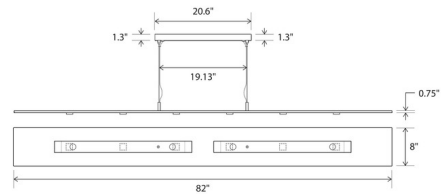

Shown in walnut

Specifications

COLOR	N/A
BODY FINISH	Dark Stained Walnut
WATTAGE	32W
DIMMER	Low Voltage Electronic
DIMENSIONS	82"L x 8"W x 0.75"H
INTEGRATED LED MODULE	1 x LED/32W/120-277V LED
COUNTRY OF ORIGIN	United States

Technical Information

PRODUCT DIMENSIONS	Max Overall Height: 96"
COLOR RENDERING	90 CRI
LAMP COLOR	2700K
LUMENS/WATT	107.50
LUMINOUS FLUX	3440 lumens

CLICK TO VIEW PRODUCT

Notes: