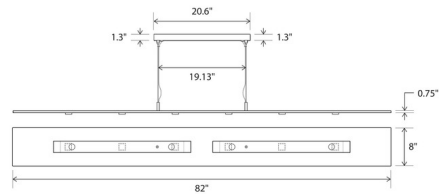

Shown in walnut

Specifications

COLOR	N/A
BODY FINISH	Walnut
WATTAGE	32W
DIMMER	Low Voltage Electronic
DIMENSIONS	82"L x 8"W x 0.75"H
INTEGRATED LED MODULE	1 x LED/32W/120-277V LED
COUNTRY OF ORIGIN	United States

Technical Information

PRODUCT DIMENSIONS	Max Overall Height: 96"
COLOR RENDERING	90 CRI
LAMP COLOR	2700K
LUMENS/WATT	107.50
LUMINOUS FLUX	3440 lumens

CLICK TO VIEW PRODUCT

Notes: