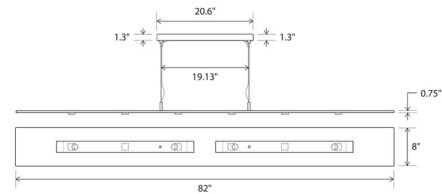

Shown in walnut

Specifications

COLOR	N/A
BODY FINISH	Walnut
WATTAGE	32W
DIMMER	Low Voltage Electronic
DIMENSIONS	82"L x 8"W x 0.75"H
INTEGRATED LED MODULE	1 x LED/32W/120-277V LED
COUNTRY OF ORIGIN	United States

Technical Information

PRODUCT DIMENSIONS	Max Overall Height: 96"
COLOR RENDERING	90 CRI
LAMP COLOR	2700K
LUMENS/WATT	107.50
LUMINOUS FLUX	3440 lumens

CLICK TO VIEW PRODUCT

Notes: