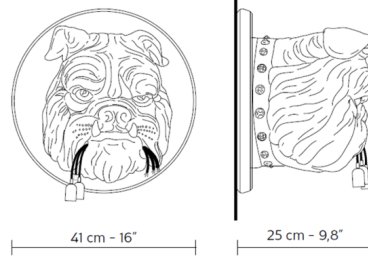

Shown in matte white

Specifications

COLOR	N/A
BODY FINISH	Matte White
WATTAGE	30W
DIMMER	Standard 120V
DIMENSIONS	16"W x 16"H x 9.8"D
BULB NOT INCLUDED	3 x A19/Medium (E26)/10W/120V LED
COUNTRY OF ORIGIN	Italy