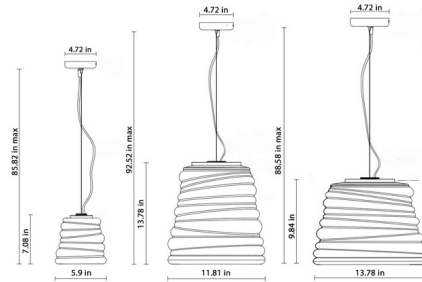

Specifications

COLOR White
BODY FINISH Matte Black
WATTAGE 6W
DIMMER Standard 120V
DIMENSIONS 5.9"W x 7.08"H
BULB NOT INCLUDED 1 x B10/Candelabra (E12)/6W/120V LED
COUNTRY OF ORIGIN Italy

Technical Information

PRODUCT DIMENSIONS Max Overall Height: 78"

Shown in matte black / white

CLICK TO VIEW PRODUCT

Notes: