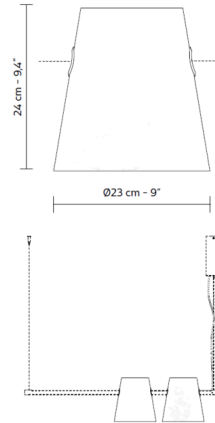

Shown in charcoal grey with print

Specifications

COLOR	Charcoal Grey with Print
BODY FINISH	N/A
WATTAGE	N/A
DIMMER	N/A
DIMENSIONS	9"W x 9.4"H
BULB	N/A
COUNTRY OF ORIGIN	Italy

CLICK TO VIEW PRODUCT

Notes: