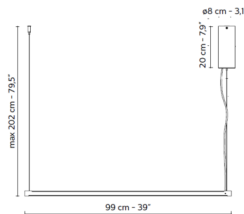

Shown in matte black / opal