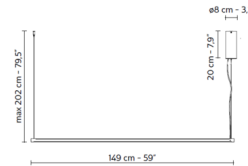

Shown in matte black / opal