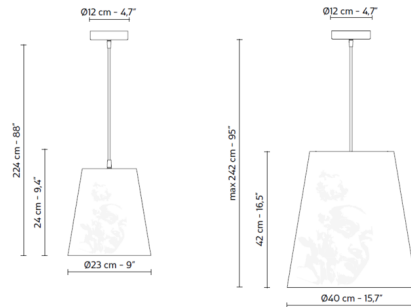

### Specifications

COLOR	Charcoal Grey with Print
BODY FINISH	Matte Black
WATTAGE	18W
DIMMER	Standard 120V
DIMENSIONS	9"W x 9.4"H
BULB NOT INCLUDED	1 x A19/Medium (E26)/18W/120V LED
OTHER BULB OPTIONS	A19/Medium (E26)/120V LED
COUNTRY OF ORIGIN	Italy