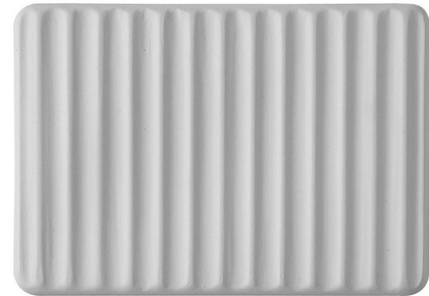

## Umarell Wall Sconce

By Karman

### Description

The Umarell Wall Sconce offers a simple design with a rectangular Matte White ceramic shade with ridge detail on the front panel and a frosted glass diffuser. However, Umarell becomes a whimsical piece with the addition of the Umarell Man, for sale separately, who either stands peering into the light inquisitively, poses against the wall, or sits along the edge of the shade.

Shown in matte white

### Specifications

COLOR . . . . . N/A  
BODY FINISH . . . . . Matte White  
WATTAGE . . . . . 9.8W  
DIMMER . . . . . Standard 120V  
DIMENSIONS . . . . . 7"W x 5.1"H x 4"D  
INTEGRATED LED MODULE . . . . . 1x LED/9.8W/120V LED  
COUNTRY OF ORIGIN . . . . . Italy