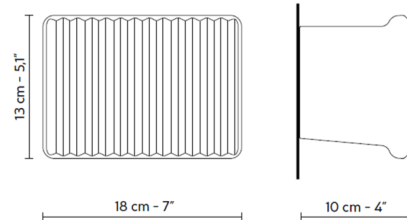

### Description

The Umarell Wall Sconce offers a simple design with a rectangular Matte White ceramic shade with ridge detail on the front panel and a frosted glass diffuser. However, Umarell becomes a whimsical piece with the addition of the Umarell Man, for sale separately, who either stands peering into the light inquisitively, poses against the wall, or sits along the edge of the shade.

### Specifications

COLOR . . . . . N/A  
BODY FINISH . . . . . Matte White  
WATTAGE . . . . . 9.8W  
DIMMER . . . . . Standard 120V  
DIMENSIONS . . . . . 7"W x 5.1"H x 4"D  
INTEGRATED LED MODULE . . . . . 1x LED/9.8W/120V LED  
COUNTRY OF ORIGIN . . . . . Italy