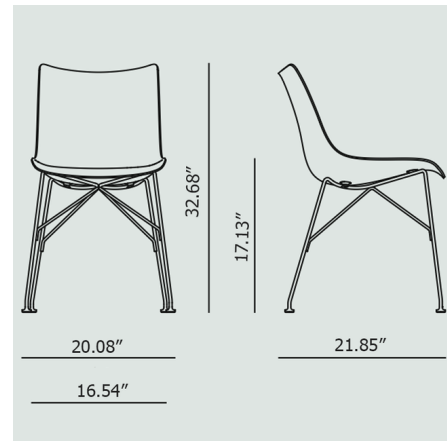

Lightology

lightology.com
866-954-4489
04-22-26

Project: _____

Company: _____

Location: _____ Fixture Type: _____

SPEC #: **KRL854773**

Approved On: _____ Approved By: _____

P/Wood Chair

By Kartell

Description

The P/Wood Seat is a simple piece that will work in a variety of settings. The curved, molded seat rests atop a steel frame making this both decorative and comfortable. P/wood is characterized by woodworking, combining timeless elegance with contemporary forms, and is available in a variety of finishes.

Shown in black / dark wood veneer

Specifications

COLOR N/A
BODY FINISH Black / Dark Wood Veneer
WATTAGE N/A
DIMMER N/A
DIMENSIONS 20.08"W x 32.68"H x 21.85"D
BULB N/A
COUNTRY OF ORIGIN Italy

Technical Information

PRODUCT DIMENSIONS Seat Height: 17.13"

CLICK TO VIEW PRODUCT

Notes: