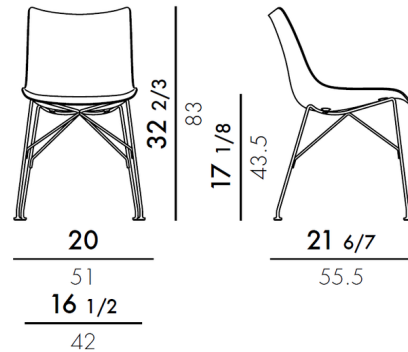

Lightology

lightology.com
866-954-4489
06-30-26

Project: _____

Company: _____

Location: _____ Fixture Type: _____

SPEC #: **KRL854773**

Approved On: _____ Approved By: _____

P/Wood Chair By Kartell

Description

The P/Wood Seat Chair is a simple piece that will work in a variety of settings. The curved, molded seat rests atop a steel frame making this both decorative and comfortable. P/wood is characterized by woodworking, combining timeless elegance with contemporary forms, and is available in a variety of finishes.

Shown in black / dark wood veneer

Specifications

COLOR	N/A
BODY FINISH	Black / Dark Wood Veneer
WATTAGE	N/A
DIMMER	N/A
DIMENSIONS	20.08"W x 32.68"H x 21.85"D
BULB	N/A
COUNTRY OF ORIGIN	Italy

Technical Information

PRODUCT DIMENSIONS	Seat Height: 17.13"
--------------------	---------------------

CLICK TO VIEW PRODUCT

Notes: