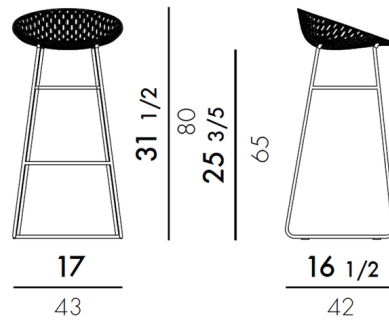

## Smatrik Stool

By Kartell

### Description

The Smatrik Stool offers a sleek, versatile design that features a polycarbonate seat crafted from a mold that causes the reaction of a 3D net to create an overlapping, woven pattern. Available in Crystal, White, or Black with a Chrome base, Black with a Black base, or White with a White base.

### Specifications

COLOR . . . . . N/A  
BODY FINISH . . . . . Crystal / Chrome  
WATTAGE . . . . . N/A  
DIMMER . . . . . N/A  
DIMENSIONS . . . . . 16.93"W x 31.89"H x 16.93"D  
BULB . . . . . N/A  
COUNTRY OF ORIGIN . . . . . Italy

### Technical Information

PRODUCT DIMENSIONS . . . . . Seat Height: 25.59"

CLICK TO VIEW PRODUCT

Notes: