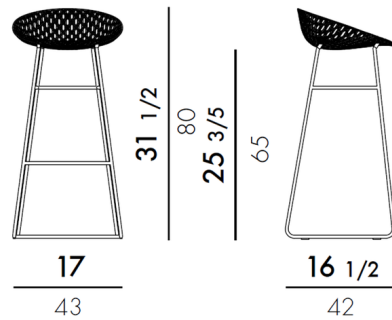

### Description

The Smatrik Stool offers a sleek, versatile design that features a polycarbonate seat crafted from a mold that causes the reaction of a 3D net to create an overlapping, woven pattern. Suitable for outdoor use.

### Specifications

COLOR . . . . . Black  
BODY FINISH . . . . . Black  
WATTAGE . . . . . N/A  
DIMMER . . . . . N/A  
DIMENSIONS . . . . . 16.93"W x 31.89"H x 16.93"D  
BULB . . . . . N/A  
COUNTRY OF ORIGIN . . . . . Italy

### Technical Information

PRODUCT DIMENSIONS . . . . . Seat Height: 25.59"

Shown in black / black

CLICK TO VIEW PRODUCT

Notes: