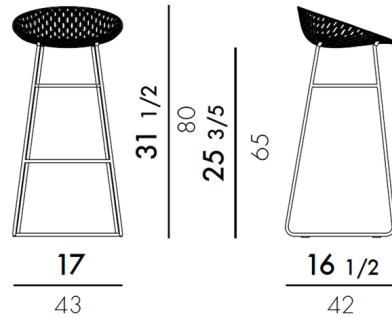

### Description

The Smatrik Stool offers a sleek, versatile design that features a polycarbonate seat crafted from a mold that causes the reaction of a 3D net to create an overlapping, woven pattern. Suitable for outdoor use.

### Specifications

COLOR . . . . . Black  
BODY FINISH . . . . . Black  
WATTAGE . . . . . N/A  
DIMMER . . . . . N/A  
DIMENSIONS . . . . . 16.93"W x 31.89"H x 16.93"D  
BULB . . . . . N/A  
COUNTRY OF ORIGIN . . . . . Italy

### Technical Information

PRODUCT DIMENSIONS . . . . . Seat Height: 25.59"

CLICK TO VIEW PRODUCT

Notes: