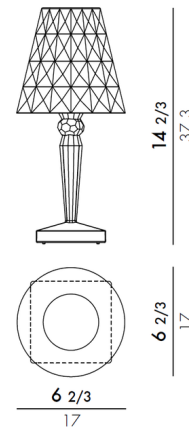

CLICK TO VIEW PRODUCT

Notes: