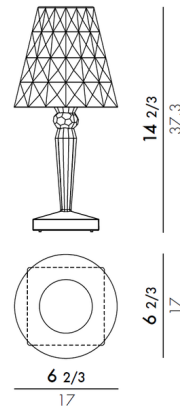

CLICK TO VIEW PRODUCT

Notes: