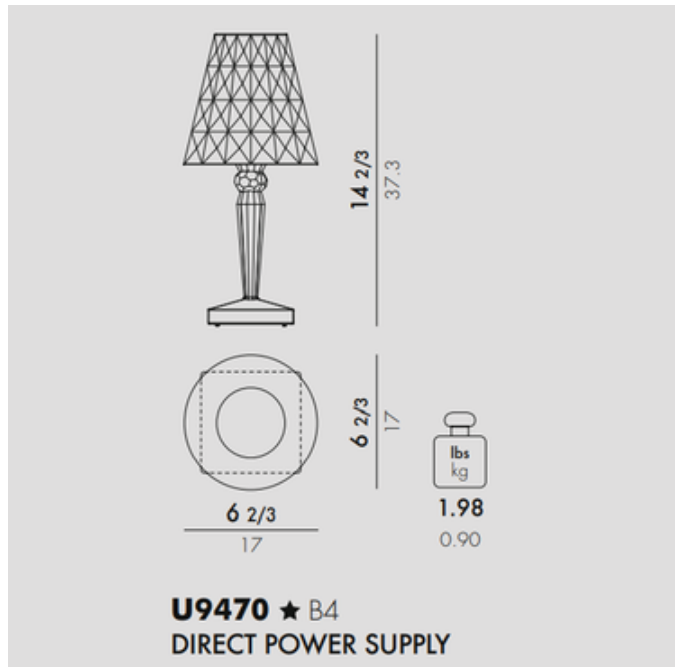

**DESIGNER**

Ferruccio Laviani

**BRAND**

Kartell

**DESCRIPTION**

The Big Battery Table Lamp offers a chic, innovative design that will suit a number of applications, featuring a classic silhouette composed of a faceted PMMA material that will refract a beautiful array of light when illuminated. Includes direct power supply. Available finished in Crystal, Cola, Light Blue, or Plum.

*Shown in: Plum*

<b>SHADE COLOR</b>	N/A
<b>BODY FINISH</b>	Plum
<b>WATTAGE</b>	3W
<b>DIMMER</b>	Included
<b>DIMENSIONS</b>	6.69"W x 14.68"H
<b>INTEGRATED LED MODULE</b>	
<b>LAMP</b>	1 x LED/3W/120V LED

*Technical Information*

<b>LAMP COLOR</b>	2700K
-------------------	-------

**SPEC #**

KRL854799

COMPANY

PROJECT

FIXTURE TYPE

APPROVED BY