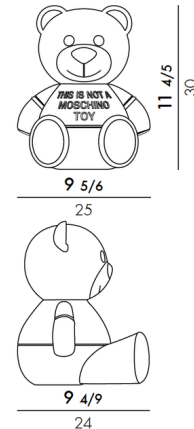

CLICK TO VIEW PRODUCT

Notes: